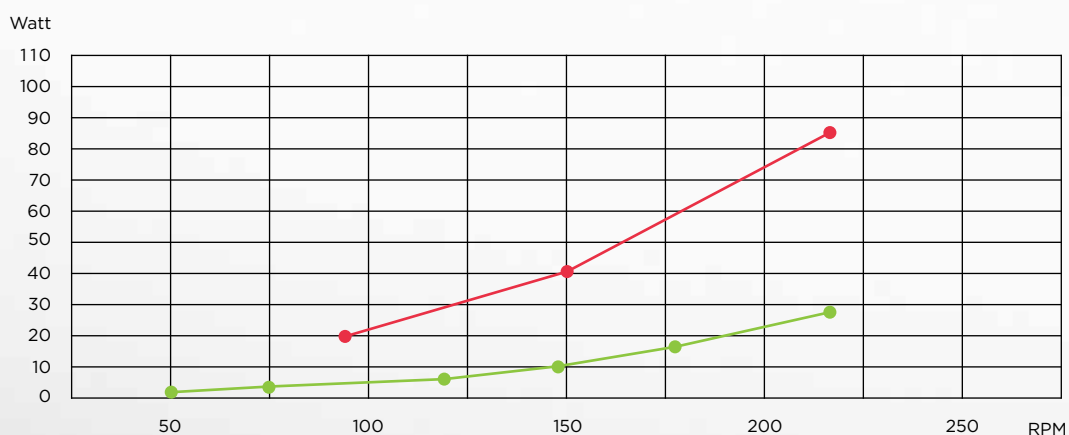

Save Energy with Ceiling Fans

Households use a lot of energy: to light up our own four walls, for electrical appliances, for heating in the winter and cooling in the summer - which puts a strain on the climate as well as our purses. That is why Westinghouse is developing ceiling fans to help protect our available resources. Most of the models only use less power as a 100-watt light bulb to protect our environment and your wallet in the long term.

The right size is important

In order to ensure completely energy-efficient operation, make sure the size of the ceiling fan is appropriate for the size and height of your room. If the ceiling fan is too small for the room, it has to run at a higher speed in order to be effective. That wastes energy.

Modern DC motors are more economical

Westinghouse is setting new quality standards: The FANTastic, Delancey and Lenerco models already come equipped with an economical DC motor. You save up to 65% on operating costs compared to an AC motor, and you can choose from 6 speeds instead of 3.