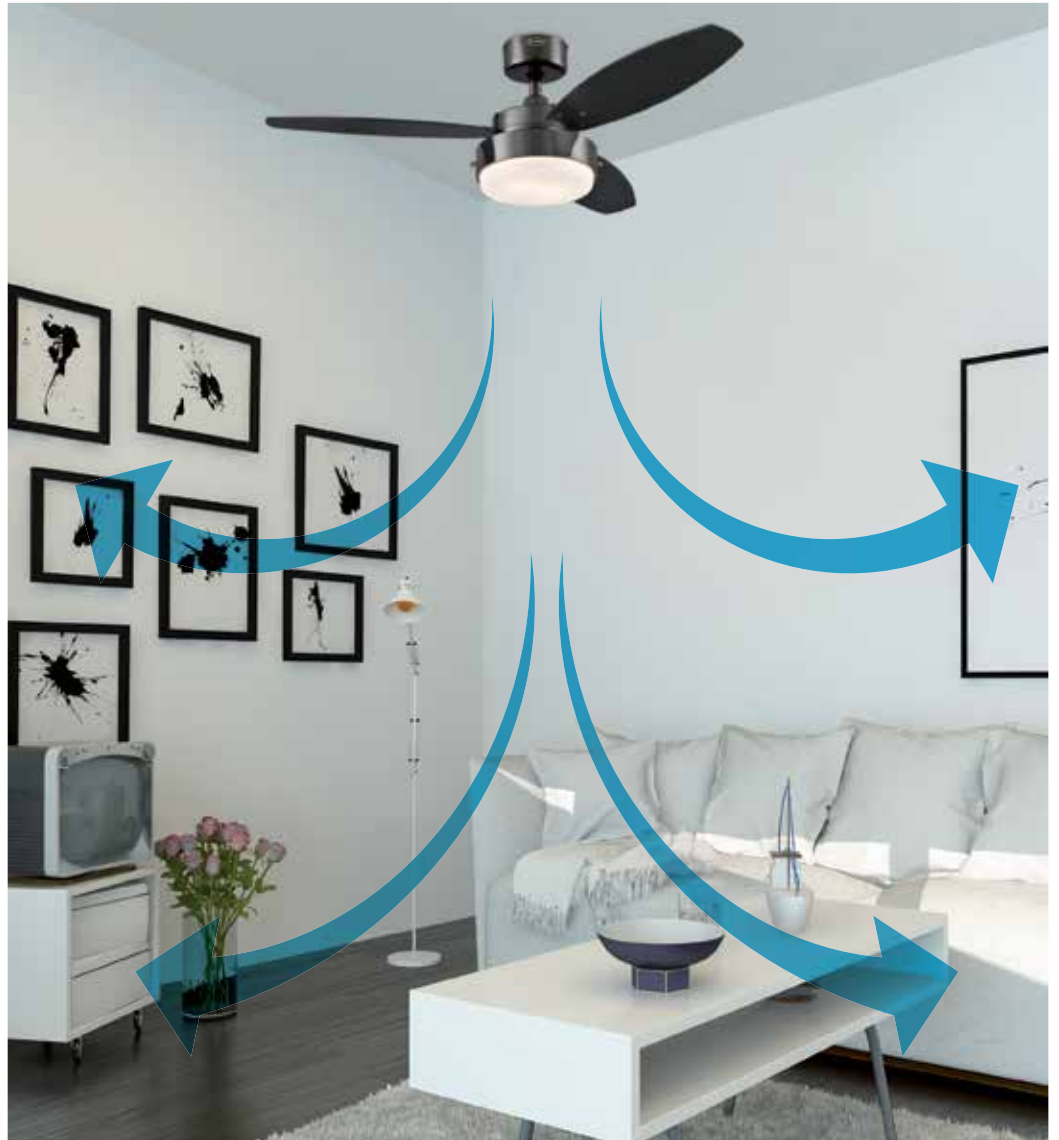

Ceiling area
30°C - 25°C

Center of the room
29°C - 25°C

Bottom room area
28°C - 25°C

Summer mode: a pleasant, gentle breeze

In the summer, Westinghouse ceiling fans keep your home pleasantly cool; the ceiling fan runs in reverse, in other words counterclockwise. It sets the air in motion, and the airflow creates evaporation chill on your skin. That means even when the weather is hot, the indoor temperature feels pleasant.