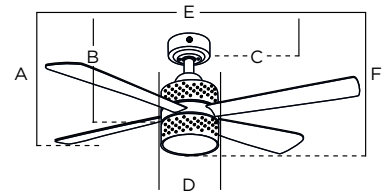

- A. Ceiling to bottom of blade
- B. Ceiling to bottom of switch housing
- C. Ceiling to bottom of canopy
- D. Width of motor housing
- E. Width of canopy
- F. Ceiling to bottom of light kit

	RPM	Amps	Net Weight	Installation	12"(30,5 cm)/18" (46 cm) down rods?	A	B	C	D	E	F
	173/135/85	0,258/0,208/0,227	5,3 kg	Hugger***	No	20	18	/	29	/	32
	225/181/105	0,26/0,29/0,25	7,0 kg	Down rods only**	No	30	28	5	19	16	36
	210/162/110	0,208/0,184/0,191	4,5 kg	Dual Mount system*	Yes	26	32	6	17	13	42
	175/124/80	0,286/0,289/0,257	7,6 kg	Down rods only**	Yes	26	31	6	26	13	38
	250/210/150/90	0,28/0,22/0,17/0,11	6,3 kg	Down rods only**	Yes	35	/	6	20	13	38
	210/162/110	0,208/0,184/0,191	4,5 kg	Dual Mount system*	Yes	26	32	6	17	13	42
	218/158/110	0,214/0,149/0,150	4,8 kg	Down rods only**	Yes	18	29	6	17	13	/
	280/230/185	0,18/0,15/0,16	6,4 kg	Down rods only**	Yes	18	29	6	17	13	37
	240/180/120	0,24/0,26/0,22	6,4 kg	Down rods only**	Yes	30	31	6	22	13	42
	235/175/125	0,19/0,16/0,18	5,3 kg	Dual Mount system*	Yes	22	32	6	17	13	44
	160/110/65	0,28/0,18/0,12	5,7 kg	Dual Mount system*	Yes	31	27	6	29	15	38
	213/192/138/91	0,29/0,26/0,19/0,13	7,3 kg	Down rods only**	Yes	44	50	6	19	13	/
	231/149/90	0,399/0,365/0,303	8,0 kg	Hugger***	No	24	28	12	25	15	35
	225/150/65	0,23/0,15/0,10	7,2 kg	Hugger***	No	23	27	12	25	15	35
	208/156/98	0,21/0,23/0,18	8,5 kg	Down rods only**	Yes	27	30	6	25	13	34
	175/124/80	0,286/0,289/0,257	7,6 kg	Down rods only**	Yes	26	31	6	26	13	38
	178/110/51	0,24/0,18/0,01	9,5 kg	Dual Mount system*	No	27	33	6	28	13	42
	175/124/80	0,286/0,289/0,257	7,6 kg	Down rods only**	Yes	26	31	6	26	13	38
	195/145/90	0,21/0,15/0,11	9,2 kg	Down rods only**	No	43	49	7	19	13	54
	199/179 /146/115/83/51	0,04/0,055/0,08/0,112/0,187/0,269/0,028	9,0 kg	Down rods only**	No	28	32	5	20	15	41
	190/160/130/104/78/50	0,188/0,140/0,10/0,06//0,042/0,028	7,2 kg	Down rods only**	Yes	31	32	5	20	16	39
	190/90/60	0,36/0,289/0,232	8,4 kg	Three Mount system****	Yes	33 21	36 24	6 n/a	21 21	15 n/a	44 32
	190/145/100	0,201/0,188/0,152	6,8 kg	Down rods only**	Yes	21	30	5	20	15	33
	180/160/130/105 /78/50	0,18/0,13/0,09/0,05/0,035/0,028	8,5 kg	Down rods only**	Yes	32	34	5	26	15	40
	234/162/104	0,250/0,180/0,131	6,0 kg	Down rods only**	Yes	32	/	6	18	13	46
	170/104/65	0,272/0,186/0,134	7,9 kg	Dual Mount system*	Yes	33	/	6	27	13	43
	180/130/80	0,25/0,18/0,12	8,0 kg	Dual Mount system*	Yes	31	/	6	29	15	38

***Hugger:

This ceiling fan cannot be retrofitted with an extension rod.

****3-installation system:

The device can be installed directly below the ceiling using a special "hugger" bracket (included). Alternatively, it is installed with or without the intermediate rod.