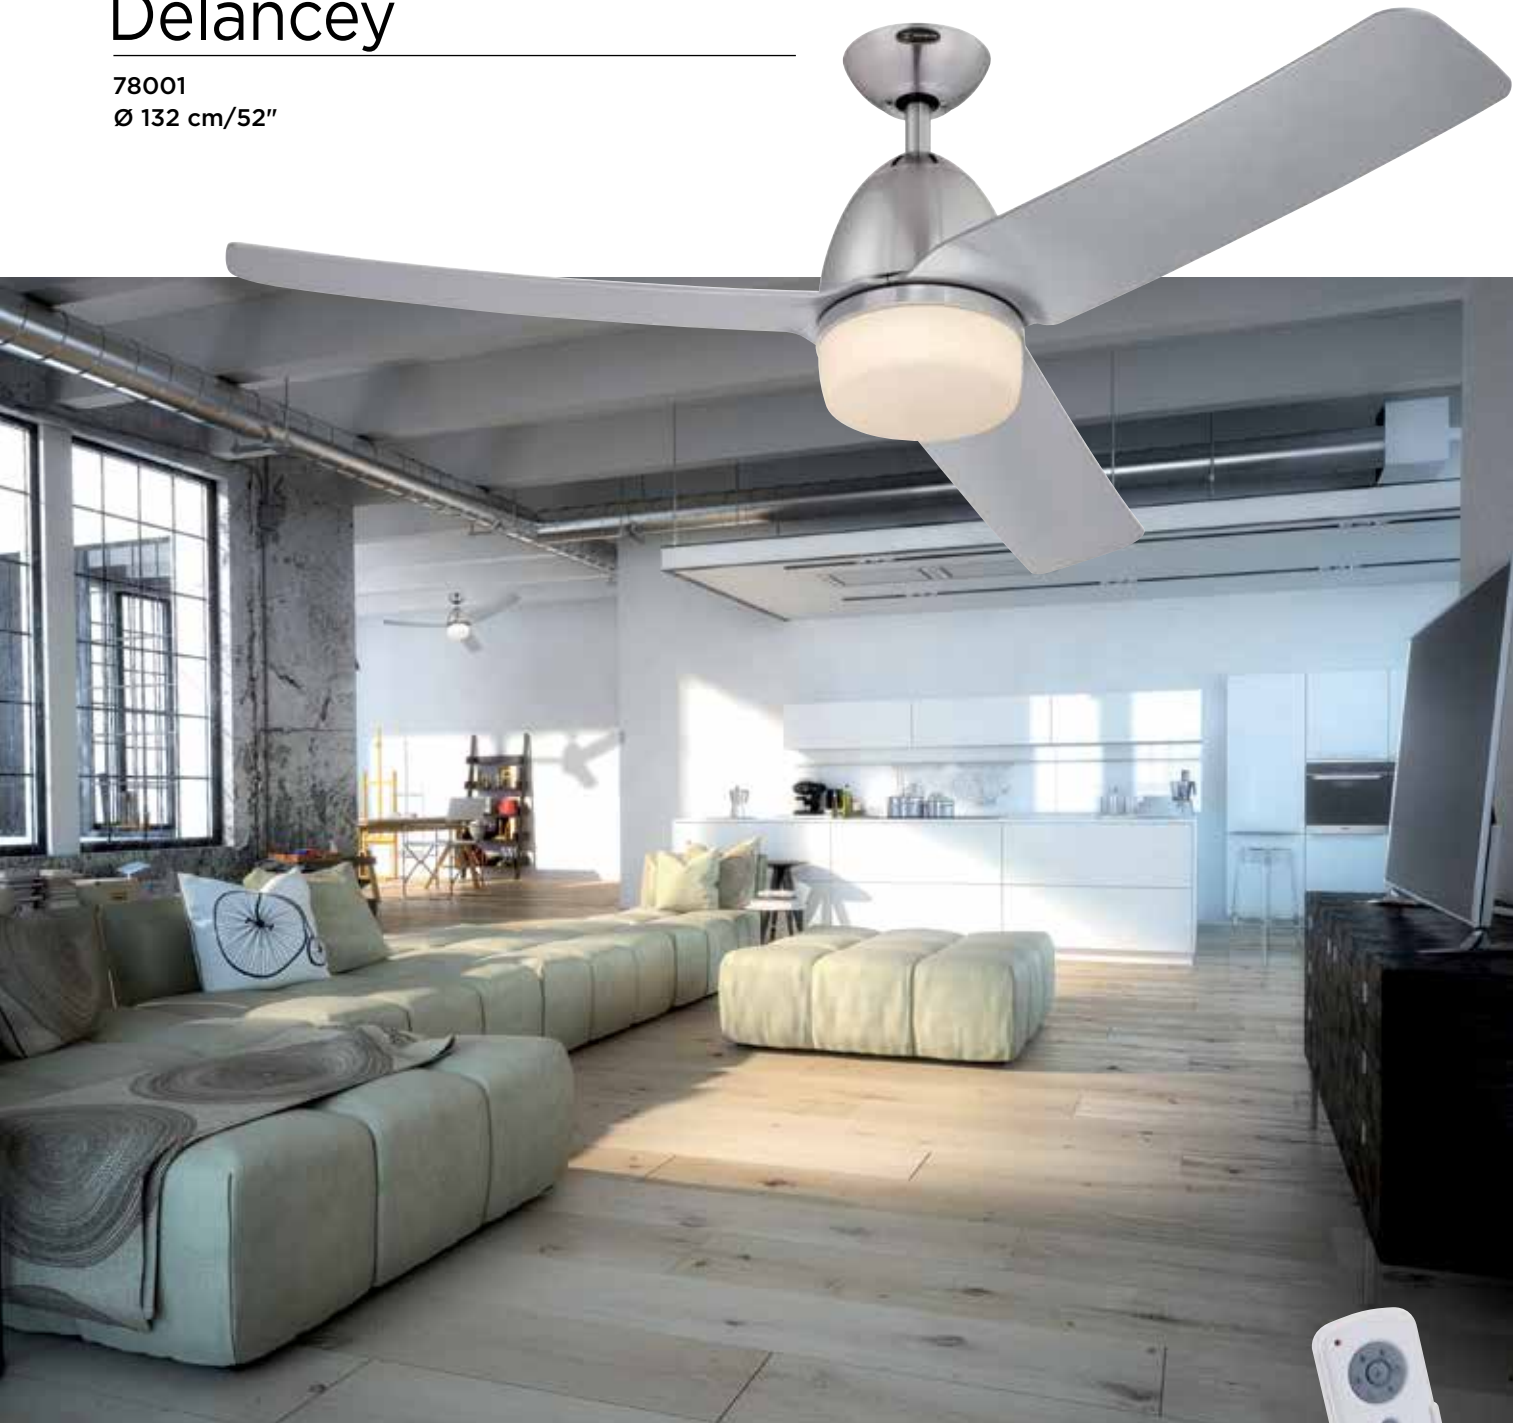

# Delancey

78001  
Ø 132 cm/52"

**Fan finish:** brushed chrome  
Silver blades, rotated  
Single light fixture with opal frosted glass  
2 x E27, each max. 13W (not included)  
Includes remote control and reverse switch