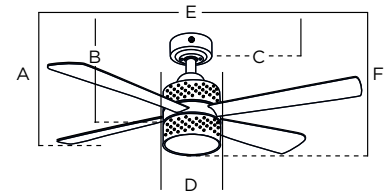

- A. Ceiling to bottom of blade
- B. Ceiling to bottom of switch housing
- C. Ceiling to bottom of canopy
- D. Width of motor housing
- E. Width of canopy
- F. Ceiling to bottom of light kit

RPM	Amps	Net Weight	Installation	12"(30,5 cm)/18" (46 cm) down rods?	A	B	C	D	E	F
230/168/110	230/168/110	6,2 kg	Dual Mount system*	Yes	33	31	6	24	13	38
250/190/130	0,23/0,16/0,11	5,7 kg	Dual Mount system*	Yes	19	28	6	17	13	38
175/120/75	0,25/0,18/0,12	6,5 kg	Dual Mount system*	Yes	25	38	6	25	13	40
250/200/150	0,21/0,15/0,11	4,2 kg	Dual Mount system*	Yes	25	38	6	25	13	40
180/130/80	0,25/0,18/0,12	8,0 kg	Dual Mount system*	Yes	31	/	6	29	15	38
210/145/85	0,2/0,14/0,1	4,8 kg	Dual Mount system*	Yes	23	32	6	17	13	46
220/169/123	0,28/0,17/0,17	4,4 kg	Down rods only**	Yes	18	29	6,8	17	13	n/a
260/195/135	0,23/0,19/0,18	5,5 kg	Down rods only**	Yes	25	36	6	20	13	/
215/165/115	0,23/0,13/0,12	5,1 kg	Dual Mount system*	Yes	30	34,5	6,8	24	13	n/a
230/170/110	0,24/0,16/0,11	5,1 kg	Dual Mount system*	Yes	27,5	32	6	17	13	43
215/160/100	0,21/0,18/0,17	3,8 kg	Down rods only**	Yes	20	30	6	17	13	43
175/125/75	0,26/0,17/0,12	5,8 kg	Down rods only**	Yes	27,5	34	6	28	13	n/a
175/125/75	0,26/0,17/0,12	5,8 kg	Down rods only**	Yes	27,5	34	6	28	13	n/a
220/170/90	0,21/0,155/0,101	6,73 kg	Down rods only**	Yes	23,6	28	5	21	15,5	32
210/155/115	0,195/0,129/0,124	4,9 kg	Down rods only**	Yes	25	28	7	17	13	41
250/190/110	0,19/0,12/0,1	4,3 kg	Down rods only***	Yes	15	30	6	15	13	43
210/145/85	0,2/0,14/0,1	5,0 kg	Dual Mount system*	Yes	23	32	6	17	13	46
240/165/115	0,23/0,19/0,18	5,5 kg	Down rods only**	Yes	25	37	6	20	13	/
180/130/80	0,25/0,18/0,12	6,3 kg	Dual Mount system*	Yes	29	34	6	28	13	/
235/170/110	0,23/0,15/0,11	4,9 kg	Dual Mount system*	Yes	28	30	6	19	13	38
240/165/115	0,26/0,18/0,12	6,0 kg	Dual Mount system*	Yes	29	30	6	22	13	39
170/125/75	0,26/0,18/0,12	8,1 kg	Dual Mount system*	Yes	34	/	6	27	13	41
220/150/85	0,2/0,14/0,1	5,0 kg	Dual Mount system*	Yes	26	31	6	17	13	40
213/192/138/91	0,29/0,26/0,19/0,13	7,3 kg	Down rods only**	Yes	44	50	6	19	13	/
250/190/130	0,23/0,16/0,11	6,5 kg	Dual Mount system*	Yes	19	28	6	17	13	38
175/125/80	0,25/0,18/0,12	7,7 kg	Dual Mount system*	Yes	26	30	6	27	13	44
280/230/185	0,18/0,15/0,16	5,45 kg	Down rods only**	Yes	23	26	6	17	13	31
218/158/110	0,214/0,149/0,150	6,5 kg	Down rods only**	Yes	18	28	6	17	13	30
240/180/120	0,23/0,17/0,12	5,3 kg	Dual Mount system*	Yes	22	/	6	17	13	38

***Hugger:

This ceiling fan cannot be retrofitted with an extension rod.

****3-installation system:

The device can be installed directly below the ceiling using a special "hugger" bracket (included). Alternatively, it is installed with or without the intermediate rod.