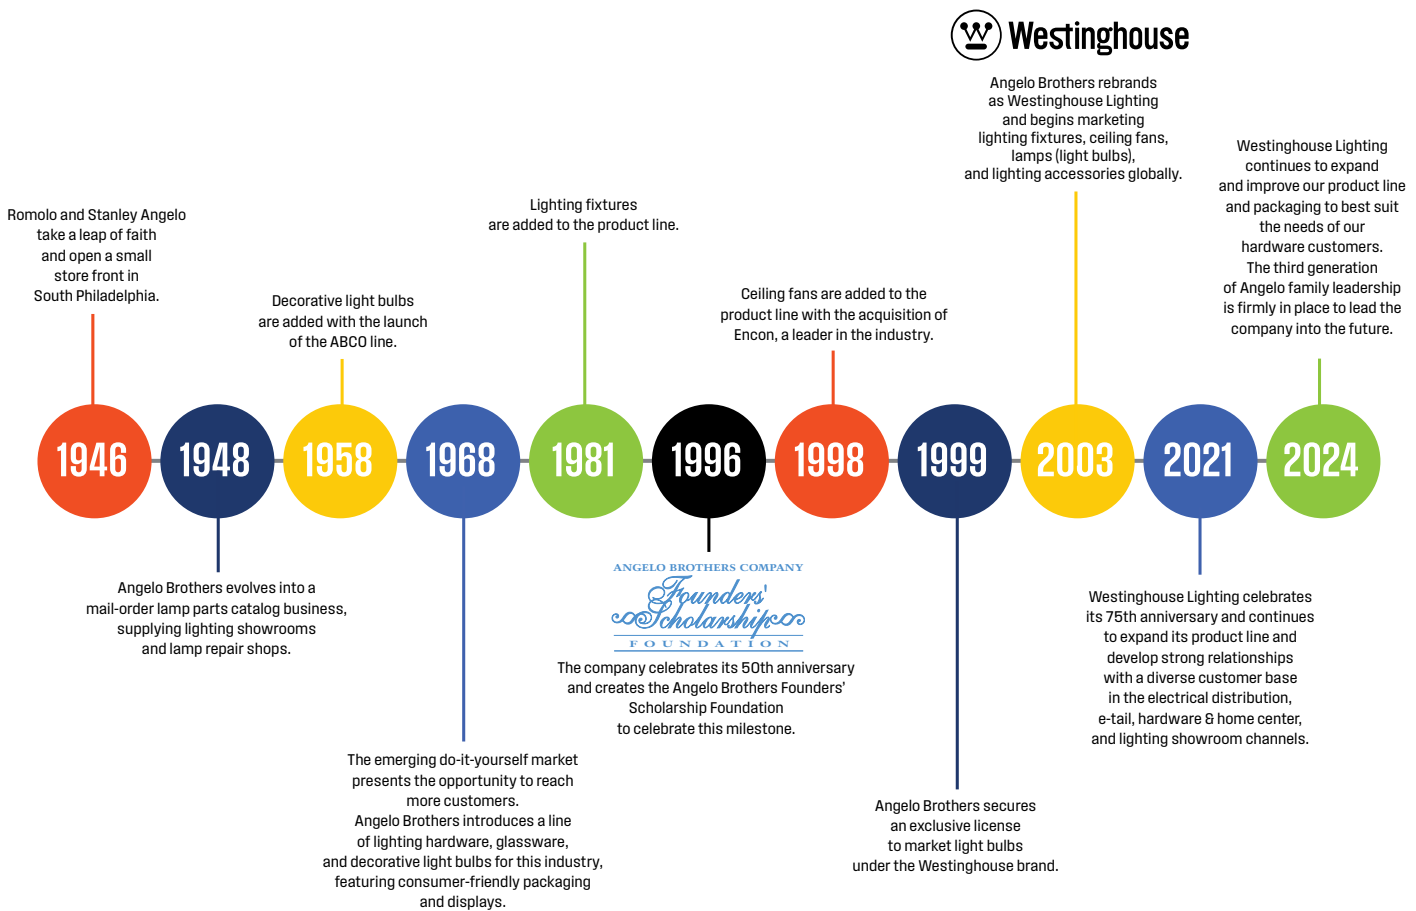

A Leader in Lighting since 1946

It all started in 1946 with two brothers and a small corner store in South Philadelphia. From this humble beginning, Angelo Brothers evolved into Westinghouse Lighting and the industry leader that we are today.

For over 75 years, our customers have always been our top priority. While our company has grown in both size and scope, we have remained committed to our core values of customer service, quality products, and sustainability.

We are proud to be one of the few privately held, multi-generational family businesses in the lighting manufacturing industry. Our team combines generations of experience with exceptional industry knowledge. As the only global lighting company to carry a complete line of lighting fixtures, ceiling fans, lamps, and lighting accessories, we are well-positioned to suit the ever-evolving needs of our residential and commercial customers alike.