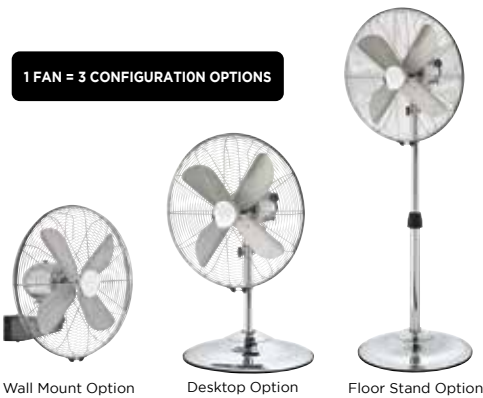

1 FAN = 3 CONFIGURATION OPTIONS

72421 Silver Stream
3-in-1 Portable Fan Chrome Finish
Metal Housing, Grill and Stand
Steel Blades
Oscillation Angle less than 90° (On/Off)
Basket/Blade Diameter: 45/40
Cord Length: 200 cm
Height: 115 cm
Width: 45 cm
Manual Control
3 Speeds