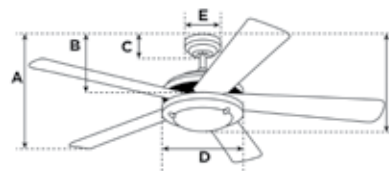

- A. Ceiling to bottom of blade
- B. Ceiling to bottom of switch housing
- C. Ceiling to bottom of canopy
- D. Width of motor housing
- E. Width of canopy
- F. Ceiling to bottom of light kit

Item No.	Page No.	Watts (High/Med/Low)	RPM (High/Med/Low)	Amp (High/Med/Low)	Mount Type	Slope Angle	Can extension rods be used?	Net Weight (kg)	A	B	C	D	E	F
72021	37	56 / 37 / 10	220 / 172 / 81	0,25 / 0,20 / 0,10	Down Rod Only**	18°	Yes	5	47,5	40	6,2	19,9	13	N/A
72054	27	52 / 31 / 15	195 / 146 / 88	0,24 / 0,19 / 0,14	Down Rod Only**	N/A	Yes	6,6	28	N/A	6,2	20	13	35
72060	37	52 / 44 / 0	1250 / 1130 / 920	0,24 / 0,22 / 0,21	Inside the suspended ceiling	N/A	No	4,5	N/A	N/A	N/A	N/A	N/A	N/A
72068	23	55 / 33 / 16	165 / 119 / 77	0,25 / 0,20 / 0,15	Down Rod Only**	N/A	Yes	7,9	29	N/A	6,2	26	13	36
72069	23	55 / 33 / 16	165 / 119 / 77	0,25 / 0,20 / 0,15	Down Rod Only**	N/A	Yes	7,9	29	N/A	6,2	26	13	36
72070	24	55 / 33 / 16	165 / 119 / 77	0,25 / 0,20 / 0,15	Down Rod Only**	N/A	Yes	7,9	29	N/A	6,2	26	13	36
72071	24	55 / 33 / 16	165 / 119 / 77	0,25 / 0,20 / 0,15	Down Rod Only**	N/A	Yes	7,9	29	N/A	6,2	26	13	36
72073	34	37 / 29 / 26	236 / 174 / 125	0,18 / 0,13 / 0,13	Hugger*	N/A	No	5,6	16,5	19	N/A	26,2	N/A	34
72076	22	58 / 40 / 32	184 / 145 / 85	0,26 / 0,17 / 0,17	Down Rod Only**	13°	Yes	6	37,5	43	6,5	22	13	N/A
72077	21	82 / 51 / 25	164 / 124 / 80	0,37 / 0,31 / 0,22	Down Rod Only**	N/A	Yes	10	35	29,7	6,5	27	13	43
72112	30	43 / 30 / 28	220 / 160 / 116	0,20 / 0,14 / 0,13	Dual Mount System***	18°	Yes	4,7	26	30	6,2	17	13	40
72113	30	43 / 32 / 29	210 / 160 / 128	0,19 / 0,14 / 0,13	Dual Mount System***	18°	Yes	4,7	26,7	33	6,2	17	13	39,5
72114	31	45 / 30 / 24	230 / 168 / 110	0,21 / 0,12 / 0,11	Dual Mount System***	18°	Yes	5,7	30	34,5	6,2	24	13	47
72140	24	56 / 31 / 14	175 / 132 / 83	0,27 / 0,20 / 0,14	Down Rod Only**	N/A	Yes	7,6	29	N/A	6,2	26	13	36
72154	24	57 / 43 / 36	180 / 143 / 85	0,22 / 0,20 / 0,18	Hugger*	N/A	No	7,2	18,2	19	N/A	28	N/A	32
72173	21	35 / 16 / 4	122 / 95 / 50	0,24 / 0,14 / 0,06	Down Rod Only**	N/A	No	8,7	34	39,7	5,9	20	18,6	42,7
72180	28	48 / 29 / 15	225 / 172 / 113	0,21 / 0,18 / 0,14	Hugger*	N/A	No	6,8	24	7,5	7,5	24	23	35
72181	28	48 / 29 / 15	225 / 172 / 113	0,21 / 0,18 / 0,14	Hugger*	N/A	No	6,8	24	7,5	7,5	24	23	35
72185	31	39 / 28 / 25	218 / 169 / 120	0,18 / 0,13 / 0,12	Dual Mount System***	18°	Yes	4,5	28,5	32,5	6,2	17	13	44,2
72205	28	55 / 31 / 15	213 / 154 / 98	0,25 / 0,20 / 0,14	Down Rod Only**	N/A	Yes	8,6	30	32	5,6	29	15,2	54
72206	22	33 / 29 / 16	180 / 129 / 91	0,24 / 0,19 / 0,15	Down Rod Only**	N/A	Yes	8,3	32	26,5	5,3	26	13	48,5
72207	23	54 / 29 / 16	204 / 146 / 101	0,24 / 0,19 / 0,14	Down Rod Only**	N/A	Yes	7,3	33	27	5,7	19,4	13	47
72208	23	54 / 29 / 16	204 / 146 / 101	0,24 / 0,19 / 0,14	Down Rod Only**	N/A	No	7,3	33	27	5,7	19,4	13	47
72209	28	55 / 31 / 15	213 / 154 / 98	0,25 / 0,20 / 0,14	Down Rod Only**	N/A	Yes	8,3	30	32	5,6	29	15,2	54
72211	29	56 / 32 / 16	212 / 162 / 104	0,24 / 0,20 / 0,14	Down Rod Only**	N/A	Yes	7,3	36,5	N/A	6,1	23	13	44
72220	24	56 / 31 / 14	175 / 131 / 83	0,24 / 0,20 / 0,14	Down Rod Only**	N/A	Yes	7,6	29	N/A	6,2	26	13	36
72235	22	58 / 29 / 13	177 / 127 / 80	0,27 / 0,20 / 0,14	Down Rod Only**	N/A	Yes	7,8	36,5	41,5	6,1	22	13	58,5
72248	21	118 / 65 / 27	75 / 62 / 41	0,88 / 0,51 / 0,23	Down Rod Only**	N/A	No	16,9	83,5	N/A	8	30	19	83
72249	21	119 / 65 / 26	75 / 62 / 41	0,82 / 0,48 / 0,24	Down Rod Only**	N/A	No	18,8	83,5	N/A	8	30	19	83
72250	22	77 / 43 / 24	150 / 107 / 77	0,33 / 0,25 / 0,19	Down Rod Only**	N/A	Yes	13,5	29,5	N/A	5,6	21	13	51
72251	27	51 / 32 / 19	174 / 134 / 101	0,23 / 0,19 / 0,15	Hugger*	N/A	No	5,8	24,5	N/A	N/A	21	N/A	28
72253	23	30 / 13 / 6	201 / 135 / 83	0,30 / 0,12 / 0,07	Down Rod Only**	N/A	Yes	7,1	35	N/A	5,7	20	13	41,5
72255	21	57 / 29 / 17	194 / 137 / 96	0,26 / 0,20 / 0,15	Down Rod Only**	N/A	Yes	8,5	31,3	19,3	6,1	20	13	41,8
72258	27	34 / 12 / 7	233 / 146 / 94	0,25 / 0,09 / 0,05	Down Rod Only**	N/A	Yes	8,2	27	N/A	5,7	18	13	41,5
72259	22	53 / 36 / 14	198 / 154 / 85	0,26 / 0,20 / 0,13	Down Rod Only**	N/A	Yes	8,9	27	33,7	5,2	17,4	14,9	38,6
72262	22	55 / 29 / 16	180 / 129 / 91	0,24 / 0,19 / 0,15	Down Rod Only**	N/A	Yes	8,3	32	26,5	5,3	26	13	48,5
72264	22	54 / 36 / 14	187 / 141 / 75	0,25 / 0,20 / 0,13	Down Rod Only**	N/A	Yes	8,1	25	31,9	5,2	26,3	14,9	36,8
72268	37	63 / 40 / 10	250 / 210 / 150	0,23 / 0,22 / 0,17	Down Rod Only**	18°	Yes	5,7	42,2	39,4	6,2	19,8	13	N/A
72270	22	57 / 37 / 14	197 / 149 / 77	0,26 / 0,21 / 0,14	Down Rod Only**	N/A	Yes	9,3	34,5	35,4	5,2	19,6	14,9	40,6
72271	27	52 / 31 / 15	195 / 146 / 88	0,24 / 0,19 / 0,14	Down Rod Only**	N/A	Yes	6,6	28	N/A	6,2	20	13	35
72272	31	39 / 28 / 25	218 / 169 / 120	0,18 / 0,13 / 0,12	Dual Mount System***	18°	Yes	4,4	28,5	32,5	6,2	17	13	44,2