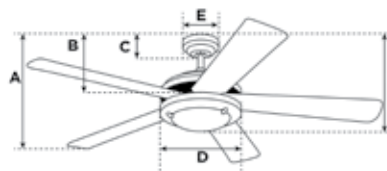

- A. Ceiling to bottom of blade
- B. Ceiling to bottom of switch housing
- C. Ceiling to bottom of canopy
- D. Width of motor housing
- E. Width of canopy
- F. Ceiling to bottom of light kit

Item No.	Page No.	Watts (High/Med/Low)	RPM (High/Med/Low)	Amp (High/Med/Low)	Mount Type	Slope Angle	Can extension rods be used?	Net Weight (kg)	A	B	C	D	E	F
72422	36	55 / 47 / 45	230 / 160 / 130	0,24 / 0,23 / 0,22	Down Rod Only**	18°	No	5,3	41,5	51,5	6,2	19,9	13	N/A
72423	36	55 / 47 / 45	230 / 160 / 130	0,24 / 0,23 / 0,22	Down Rod Only**	18°	No	5,3	41,5	51,5	6,2	19,9	13	N/A
72424	34	39 / 26 / 24	243 / 180 / 126	0,23 / 0,13 / 0,10	Dual Mount System***	18°	Yes	5,5	25	N/A	6,2	17	13	38
72485	25	58 / 42 / 33	165 / 125 / 74	0,27 / 0,18 / 0,17	Dual Mount System***	18°	Yes	7,4	31	27	6	29	15	38
72501	37	50 / 36 / 11	240 / 208 / 110	0,26 / 0,19 / 0,11	Down Rod Only**	18°	Yes	5,7	44	39,4	6,2	19,8	13	49
72557	24	56 / 31 / 14	175 / 131 / 83	0,27 / 0,20 / 0,14	Down Rod Only**	N/A	Yes	7,6	29	N/A	6,2	26	13	36
72559	21	55 / 27 / 8	170 / 120 / 60	0,24 / 0,18 / 0,10	Dual Mount System***	18°	No	9,4	27	33	6	28	13	42
72564	24	56 / 31 / 14	175 / 131 / 83	0,24 / 0,20 / 0,14	Down Rod Only**	N/A	Yes	7,6	29	N/A	6,2	26	13	36
73001	28	48 / 21 / 6	235 / 208 / 179	0,21 / 0,15 / 0,12	Down Rod Only**	N/A	Yes	8,5	32	50	5,8	25	15	50
73038	23	49 / 28 / 10	175 / 132 / 74	0,20 / 0,16 / 0,09	Down Rod Only**	N/A	Yes	5,8	29	36,6	5,4	19,5	15	36,6
73039	23	49 / 28 / 10	175 / 132 / 74	0,20 / 0,16 / 0,09	Down Rod Only**	N/A	Yes	5,8	29	36,6	5,4	19,5	15	36,6
73040	27	44 / 22 / 11	228 / 166 / 115	0,17 / 0,13 / 0,09	Down Rod Only**	18°	Yes	6,7	33	40,5	5,7	24	13	44,5
73041	27	44 / 22 / 11	228 / 166 / 115	0,17 / 0,13 / 0,09	Down Rod Only**	18°	Yes	6,7	33	40,5	5,7	24	13	44,5
73042	30	39 / 18 / 9	235 / 167 / 111	0,17 / 0,12 / 0,08	Down Rod Only**	18°	Yes	4,9	24	31	6,5	17,5	13	36,5
73043	28	48 / 22 / 7	228 / 175 / 110	0,21 / 0,15 / 0,12	Down Rod Only**	N/A	Yes	8,5	32	45	5,8	25	15	50,5
73058	28	47 / 34 / 30	218 / 158 / 110	0,21 / 0,15 / 0,14	Down Rod Only**	18°	Yes	5,5	18	28	6,4	17	13	30
73060	30	43 / 28 / 13	241 / 192 / 121	0,21 / 0,18 / 0,14	Down Rod Only**	N/A	Yes	5,6	28	22	6,3	20	13	36
73061	30	43 / 30 / 28	220 / 160 / 116	0,20 / 0,14 / 0,13	Dual Mount System***	18°	Yes	4,7	27	N/A	6,2	17	13	40
78017	25	58 / 40 / 33	170 / 130 / 80	0,27 / 0,18 / 0,17	Dual Mount System***	18°	Yes	7,7	29	N/A	6,2	29	13	37
78158	34	50 / 37 / 26	250 / 190 / 140	0,24 / 0,17 / 0,12	Dual Mount System***	18°	Yes	5,3	26	29	6,2	17	13	38
78171	25	59 / 46 / 40	175 / 130 / 80	0,25 / 0,21 / 0,21	Dual Mount System***	18°	Yes	6,5	29	38	6,2	28	13	43
78182	25	58 / 40 / 33	170 / 130 / 80	0,27 / 0,18 / 0,17	Dual Mount System***	18°	Yes	7,7	29	N/A	6,2	29	13	37
78199	30	45 / 32 / 23	210 / 145 / 100	0,20 / 0,13 / 0,13	Dual Mount System***	18°	Yes	4,7	29	31	6,2	17	13	43
78261	29	49 / 36 / 32	218 / 170 / 121	0,28 / 0,16 / 0,16	Down Rod Only**	18°	Yes	4,3	22,5	29	6,2	17	13	N/A
78263	37	47 / 41 / 40	268 / 218 / 162	0,22 / 0,21 / 0,19	Down Rod Only**	18°	Yes	5,5	24	36	6,2	20	13	N/A
78264	31	43 / 29 / 25	215 / 165 / 115	0,21 / 0,13 / 0,12	Dual Mount System***	18°	Yes	5,1	30	34,5	6,2	24	13	N/A
78265	30	55 / 36 / 23	230 / 170 / 110	0,24 / 0,16 / 0,11	Dual Mount System***	18°	Yes	5,5	27,5	32	6	17	13	43
78269	31	58 / 38 / 26	175 / 125 / 75	0,26 / 0,17 / 0,12	Dual Mount System***	18°	Yes	6,4	27,5	34	6	28	13	N/A
78270	23	51 / 26 / 11	220 / 170 / 90	0,21 / 0,15 / 0,10	Down Rod Only**	N/A	Yes	6,5	23,6	28	5	21	15,5	32
78274	29	42 / 30 / 27	210 / 155 / 115	0,19 / 0,13 / 0,13	Dual Mount System***	18°	Yes	4,5	29	32,5	6,2	17	13	44
78321	33	35 / 28 / 26	250 / 190 / 147	0,17 / 0,12 / 0,12	Down Rod Only**	18°	Yes	3,9	21	30	6	15	13	42
78324	30	41 / 31 / 28	216 / 160 / 110	0,20 / 0,13 / 0,13	Dual Mount System***	18°	Yes	4,7	29	32	6,2	17	13	43
78337	37	47 / 41 / 40	268 / 218 / 162	0,22 / 0,21 / 0,19	Down Rod Only**	18°	Yes	5,5	24	37	6,2	20	13	N/A
78370	25	62 / 42 / 27	180 / 130 / 80	0,27 / 0,18 / 0,12	Dual Mount System***	18°	Yes	6,3	33	32	6,2	28	13	N/A
78623	37	50 / 36 / 11	210 / 208 / 110	0,24 / 0,19 / 0,11	Down Rod Only**	18°	Yes	5,7	44	39,4	6,2	19,8	13	N/A
78673	34	50 / 37 / 26	250 / 190 / 130	0,19 / 0,12 / 0,11	Dual Mount System***	18°	Yes	6,3	26	28	6,2	17	13	38
78703	29	49 / 29 / 14	220 / 163 / 101	0,22 / 0,19 / 0,14	Down Rod Only**	N/A	Yes	5,2	22,5	29	6	17	13	37
78704	33	53 / 32 / 25	271 / 208 / 152	0,19 / 0,14 / 0,11	Dual Mount System***	18°	Yes	4,8	27	33	6,2	17	13	42
78708	29	42 / 30 / 27	210 / 155 / 115	0,19 / 0,13 / 0,13	Dual Mount System***	18°	Yes	4,5	29	32,5	6,2	17	13	44
78709	29	42 / 30 / 27	210 / 155 / 115	0,19 / 0,13 / 0,13	Dual Mount System***	18°	Yes	4,5	29	32,5	6,2	17	13	44