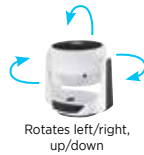

72715 Yucon I
Pedestal Fan Black/Silver Finish
Metal Housing, Grill and Stand
ABS Blades
Oscillation Angle up to 80° (On/Off)
Basket/Blade Diameter: 55/50
Cord Length: 200 cm
Maximum Height: 135 cm
Width: 57 cm
Manual Control
3 Speeds