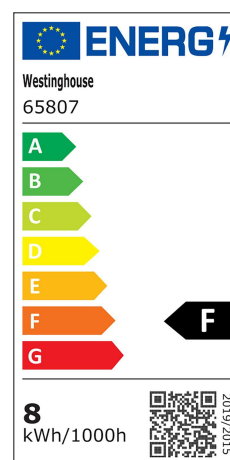

Item Number **6580740**

Dimmable LED Wall Fixture Nickel Luster
Finish Frosted Glass

Specifications

- Height: 18 cm
- Width: 13 cm
- Extends: 13 cm
- Includes 8 Watt Integrated LED
- Hours: 35000
- Life (years)*: 31,9
- Fixture Lumens: 640
- Colour Temperature (Kelvin): 2700
- Equivalent Incandescent Wattage: 40W
- Colour Designation: Warm White
- For Outdoor Use

Installation

Refer to instruction manual for installation and additional warnings.
Consult a qualified electrician if unsure how to proceed.

Warranty Information - 5 Year Limited Warranty

This Westinghouse Lighting Fixture is warranted against defects in material and workmanship for a period of Five Years from purchase date.