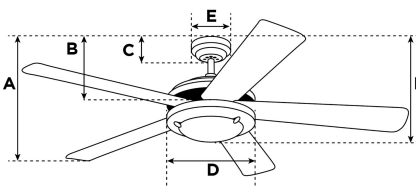

### Specifications

Size .....	132 cm
Blades.....	Plywood Blades (Silver)
Blade Pitch.....	12°
Approved Location.....	Indoor
Suggested Room Size.....	For rooms up to 36 m²
Down Rod.....	10 cm
Installation.....	Down Rod Only
Max. Ceiling Angle.....	N/A
Lead Wire.....	15 cm
Light Bulb Usage.....	Includes (1) R7s Base 80 Watt Double Ended Halogen Lamp
Control .....	Remote Control Included
Motor Finish.....	Satin Chrome
Motor Material .....	Silicon Steel Motor 153mm x 17mm
Reverse Airflow.....	Yes
Noise Level.....	50 db(A)
Capacitor .....	Dual
Weight net/gross.....	7,6 / 8,5 kg
Box Dimensions.....	22,5 x 32,5 x 59,5 cm
EAN Code.....	4895105607959

### Warranty

Ceiling fans backed by our extended Warranty have a 10 year motor warranty and a 2-year warranty on all other parts.

A. Top of Canopy to Bottom of Blades .....	29 cm
B. Top of Canopy to Bottom of Switch House .....	N/A
C. Top of Canopy to Bottom of Canopy .....	6,2 cm
D. Width of Motor Housing.....	26 cm
E. Width of Canopy.....	13 cm
F. Top of Canopy to Bottom of Glass .....	36 cm