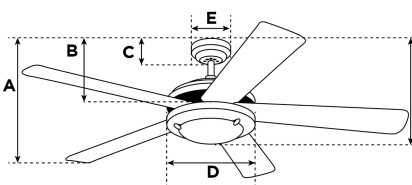

Item Number 7227040

Evan Ceiling Fan

132 cm Matte Black Finish Walnut ABS Blades Opal Frosted Glass

Specifications

Size	132 cm
Blades.....	ABS Blades (Walnut)
Blade Pitch.....	50°
Approved Location.....	Indoor
Suggested Room Size.....	For rooms up to 20 m ²
Down Rod.....	15 cm
Installation.....	Down Rod Only
Max. Ceiling Angle.....	N/A
Lead Wire.....	20 cm
Light Bulb Usage.....	Includes 14 Watt Integrated LED
Control	Remote Control Included
Motor Finish.....	Matte Black
Motor Material	Silicon Steel Motor 172mm x 12mm
Reverse Airflow.....	Yes
Noise Level.....	47 db(A)
Capacitor	Single
Weight net/gross.....	9,3 / 10,4 kg
Box Dimensions.....	27,8 x 30,5 x 62,5 cm
EAN Code.....	4895105613226

Warranty

Ceiling fans backed by our extended Warranty have a 10 year motor warranty and a 2-year warranty on all other parts.

A. Top of Canopy to Bottom of Blades	34,5 cm
B. Top of Canopy to Bottom of Switch House	35,4 cm
C. Top of Canopy to Bottom of Canopy	5,2 cm
D. Width of Motor Housing.....	19,6 cm
E. Width of Canopy.....	14,9 cm
F. Top of Canopy to Bottom of Glass	40,6 cm