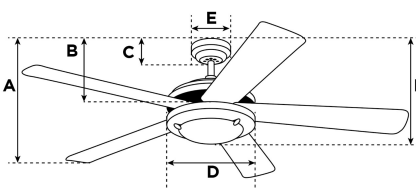

Item Number 7228940

Jet I Ceiling Fan

105 cm Brushed Nickel Finish Reversible Blades
(Wengue/Silver)

Specifications

Size	105 cm
Blades.....	Reversible MDF Blades (Wengue/Silver)
Blade Pitch.....	14°
Approved Location.....	Indoor
Suggested Room Size.....	For rooms up to 20 m ²
Down Rod.....	10 cm
Installation.....	Down Rod Only
Max. Ceiling Angle.....	18°
Lead Wire.....	15 cm
Light Bulb Usage.....	N/A
Control	Remote/Wall Control Adaptable
Motor Finish.....	Brushed Nickel
Motor Material	Silicon Steel Motor 153mm x 12mm
Reverse Airflow.....	Yes
Noise Level.....	51 db(A)
Capacitor	Dual
Weight net/gross.....	4,3 / 5 kg
Box Dimensions.....	22,7 x 21 x 48 cm
EAN Code.....	4895105608024

Warranty

Ceiling fans backed by our extended Warranty have a 10 year motor warranty and a 2-year warranty on all other parts.

A. Top of Canopy to Bottom of Blades	22,5 cm
B. Top of Canopy to Bottom of Switch House	29 cm
C. Top of Canopy to Bottom of Canopy	6,2 cm
D. Width of Motor Housing.....	17 cm
E. Width of Canopy.....	13 cm
F. Top of Canopy to Bottom of Glass	N/A