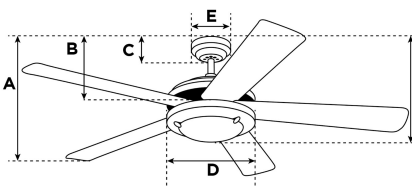

Item Number 7242240

Mountain Gale Ceiling Fan

132 cm Silver Finish Black ABS Blades

Specifications

Size	132 cm
Blades.....	ABS Blades (Black)
Blade Pitch.....	15°
Approved Location.....	Indoor / Outdoor
Suggested Room Size.....	For rooms up to 36 m²
Down Rod.....	30 cm
Installation.....	Down Rod Only
Max. Ceiling Angle.....	18°
Lead Wire.....	38 cm
Light Bulb Usage.....	N/A
Control	Wall Control Adaptable
Motor Finish.....	Silver
Motor Material	Silicon Steel Motor 172mm x 12mm
Reverse Airflow.....	Yes
Noise Level.....	52 db(A)
Capacitor	Dual
Weight net/gross.....	5,3 / 6,1 kg
Box Dimensions.....	22 x 24,5 x 64 cm
EAN Code.....	4895105608932

Warranty

Ceiling fans backed by our extended Warranty have a 10 year motor warranty and a 2-year warranty on all other parts.

A. Top of Canopy to Bottom of Blades	41,5 cm
B. Top of Canopy to Bottom of Switch House	51,5 cm
C. Top of Canopy to Bottom of Canopy	6,2 cm
D. Width of Motor Housing.....	19,9 cm
E. Width of Canopy.....	13 cm
F. Top of Canopy to Bottom of Glass	N/A