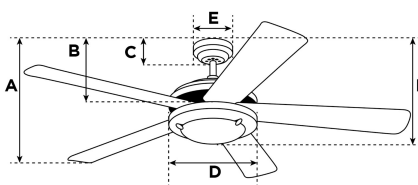

### Specifications

Size .....	132 cm
Blades.....	ABS Blades (White)
Blade Pitch.....	15°
Approved Location.....	Indoor / Outdoor
Suggested Room Size.....	For rooms up to 36 m²
Down Rod.....	30 cm
Installation.....	Down Rod Only
Max. Ceiling Angle.....	18°
Lead Wire.....	38 cm
Light Bulb Usage.....	N/A
Control .....	Wall Control Adaptable
Motor Finish.....	White
Motor Material .....	Silicon Steel Motor 172mm x 12mm
Reverse Airflow.....	Yes
Noise Level.....	52 db(A)
Capacitor .....	Dual
Weight net/gross.....	5,3 / 6,1 kg
Box Dimensions.....	22 x 24,5 x 64 cm
EAN Code.....	4895105608925

### Warranty

Ceiling fans backed by our extended Warranty have a 10 year motor warranty and a 2-year warranty on all other parts.

A. Top of Canopy to Bottom of Blades .....	41,5 cm
B. Top of Canopy to Bottom of Switch House .....	51,5 cm
C. Top of Canopy to Bottom of Canopy .....	6,2 cm
D. Width of Motor Housing.....	19,9 cm
E. Width of Canopy.....	13 cm
F. Top of Canopy to Bottom of Glass .....	N/A