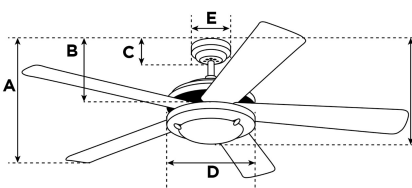

Item Number 7255740

Bendan Ceiling Fan

132 cm Satin Chrome Finish Wengue Blades Opal Frosted Glass

Specifications

Size	132 cm
Blades.....	Plywood Blades (Wengue)
Blade Pitch.....	12°
Approved Location.....	Indoor
Suggested Room Size.....	For rooms up to 36 m ²
Down Rod.....	10 cm
Installation.....	Down Rod Only
Max. Ceiling Angle.....	N/A
Lead Wire.....	15 cm
Light Bulb Usage.....	Includes (1) R7s Base 80 Watt Double Ended Halogen Lamp
Control	Remote Control Included
Motor Finish.....	Satin Chrome
Motor Material	Silicon Steel Motor 153mm x 17mm
Reverse Airflow.....	Yes
Noise Level.....	50 db(A)
Capacitor	Dual
Weight net/gross.....	7,6 / 8,7 kg
Box Dimensions.....	22,3 x 32,5 x 59,5 cm
EAN Code.....	4895105604880

Warranty

Ceiling fans backed by our extended Warranty have a 10 year motor warranty and a 2-year warranty on all other parts.

A. Top of Canopy to Bottom of Blades	29 cm
B. Top of Canopy to Bottom of Switch House	N/A
C. Top of Canopy to Bottom of Canopy	6,2 cm
D. Width of Motor Housing.....	26 cm
E. Width of Canopy.....	13 cm
F. Top of Canopy to Bottom of Glass	36 cm