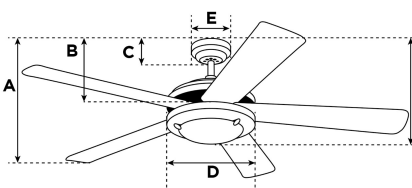

Item Number 7801740

Comet Ceiling Fan

132 cm White Finish Reversible Blades (White/Beech)
Opal Frosted Glass

Specifications

Size	132 cm
Blades.....	Reversible Plywood Blades (White/Beech)
Blade Pitch.....	11°
Approved Location.....	Indoor
Suggested Room Size.....	For rooms up to 36 m ²
Down Rod.....	10 cm
Installation.....	Dual Mount System
Max. Ceiling Angle.....	18°
Lead Wire.....	15 cm
Light Bulb Usage.....	Use (2) E14 Base Lamps, 40 Watt Maximum (not included)
Control	Remote/Wall Control Adaptable
Motor Finish.....	White
Motor Material	Silicon Steel Motor 153mm x 15mm
Reverse Airflow.....	Yes
Noise Level.....	48 db(A)
Capacitor	Dual
Weight net/gross.....	7,7 / 8,6 kg
Box Dimensions.....	32,5 x 22,5 x 64 cm
EAN Code.....	4895105600769

Reversible Beech
Finish Blades

Energy Information

Voltage (Hz).....	230V / 50Hz
Airflow Efficiency.....	2.73 m ³ /Min/W
Electricity Use (excludes lights)	58 Watt
Airflow.....	166 m ³ /Min
Max rpm	170
Electricity consumption/year..	19.55 kWh

Warranty

Ceiling fans backed by our extended Warranty have a 10 year motor warranty and a 2-year warranty on all other parts.

A. Top of Canopy to Bottom of Blades	29 cm
B. Top of Canopy to Bottom of Switch House	N/A
C. Top of Canopy to Bottom of Canopy	6,2 cm
D. Width of Motor Housing.....	29 cm
E. Width of Canopy.....	13 cm
F. Top of Canopy to Bottom of Glass	37 cm