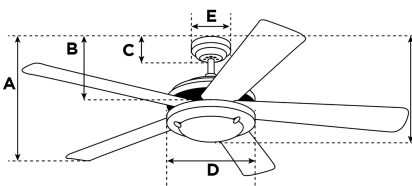

Item Number 7826340

Industrial Ceiling Fan

122 cm Chrome Finish Chrome Steel Blades

Specifications

Size	122 cm
Blades.....	Steel Blades (Chrome)
Blade Pitch.....	11°
Approved Location.....	Indoor
Suggested Room Size.....	For rooms up to 20 m ²
Down Rod.....	15 cm
Installation.....	Down Rod Only
Max. Ceiling Angle.....	18°
Lead Wire.....	20 cm
Light Bulb Usage.....	N/A
Control	Remote/Wall Control Adaptable
Motor Finish.....	Chrome
Motor Material	Silicon Steel Motor 171mm x 10mm
Reverse Airflow.....	Yes
Noise Level.....	57 db(A)
Capacitor	Dual
Weight net/gross.....	5,5 / 6,5 kg
Box Dimensions.....	21,5 x 23 x 54,5 cm
EAN Code.....	4895105600080

Warranty

Ceiling fans backed by our extended Warranty have a 10 year motor warranty and a 2-year warranty on all other parts.

A. Top of Canopy to Bottom of Blades	24 cm
B. Top of Canopy to Bottom of Switch House	36 cm
C. Top of Canopy to Bottom of Canopy	6,2 cm
D. Width of Motor Housing.....	20 cm
E. Width of Canopy.....	13 cm
F. Top of Canopy to Bottom of Glass	N/A