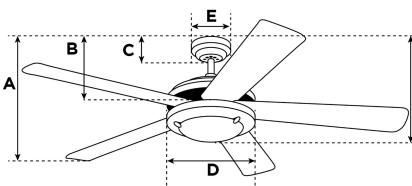

Item Number 7833740

Industrial Ceiling Fan

122 cm White Finish White Steel Blades

Specifications

Size	122 cm
Blades.....	Steel Blades (White)
Blade Pitch.....	11°
Approved Location.....	Indoor
Suggested Room Size.....	For rooms up to 20 m ²
Down Rod.....	15 cm
Installation.....	Down Rod Only
Max. Ceiling Angle.....	18°
Lead Wire.....	20 cm
Light Bulb Usage.....	N/A
Control	Remote/Wall Control Adaptable
Motor Finish.....	White
Motor Material	Silicon Steel Motor 171mm x 10mm
Reverse Airflow.....	Yes
Noise Level.....	57 db(A)
Capacitor	Dual
Weight net/gross.....	5,5 / 6,5 kg
Box Dimensions.....	21,5 x 23 x 54,5 cm
EAN Code.....	4895105600226

Warranty

Ceiling fans backed by our extended Warranty have a 10 year motor warranty and a 2-year warranty on all other parts.

A. Top of Canopy to Bottom of Blades	24 cm
B. Top of Canopy to Bottom of Switch House	37 cm
C. Top of Canopy to Bottom of Canopy	6,2 cm
D. Width of Motor Housing.....	20 cm
E. Width of Canopy.....	13 cm
F. Top of Canopy to Bottom of Glass	N/A